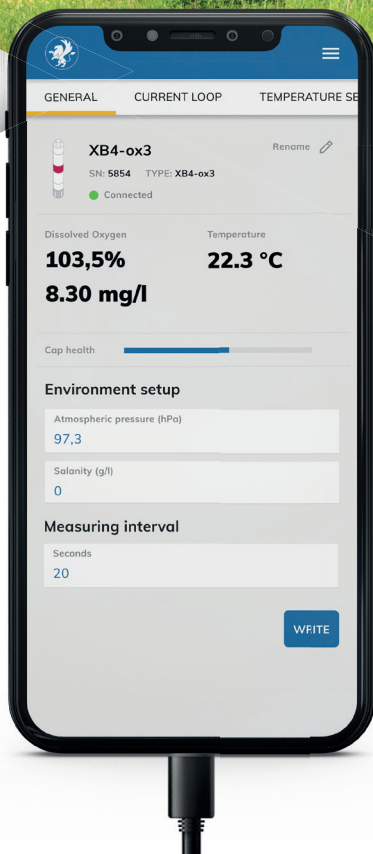

GRYF

Manufacturer of Electronic
Measuring Instruments

MOBILE MEASUREMENT SYSTEM

WWW.GRYF.EU

Development and production of professional electronic equipment since 1990.